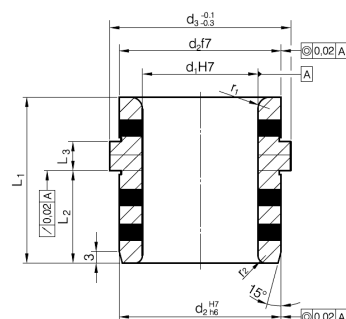

POWER TOOLS

KERN ISO BRONZEBØSNING

Bestillingsnr. 1270 - d1

d1	L1	L2	L3	L4	L5	d4	d3	d2	Pris
25	40	30	6,3	20	7,5	58	40	32	
32	50	40				66	50	40	
40	63	50				79	63	50	
50	71	56				89	71	63	
63	80	63	10,0	32	11,0	123	90	80	
80	100	80				143	112	100	
100	125	106				168	140	125	
125	160	132				203	180	160	
160	200	170				243	220	200	

Bestillingsnr. 1271 - d1 x L1

d1	L2	L3	r	d3	d2	L1	Pris
10,0	2	2	1	22	14	15,0	SPØRG OM PRIS
						20,0	
12,0	3	3	1,5	25	18	15,0	
						20,0	
13,0				26	19	15,0	
						20,0	
14,0				27	20	15,0	
						20,0	
15,0				28	21	15,0	
						20,0	
16,0				29	22	25,0	
						20,0	
	25,0						
	30,0						
20,0	5	3	2	40	30	15,0	
						20,0	
				25,0	45	35	20,0
							25,0
30,0							
35,0							
30,0				50	40	20,0	
						25,0	
						30,0	
						35,0	
						40,0	
						50,0	
31,5	4	60	45	25,0			
30,0							