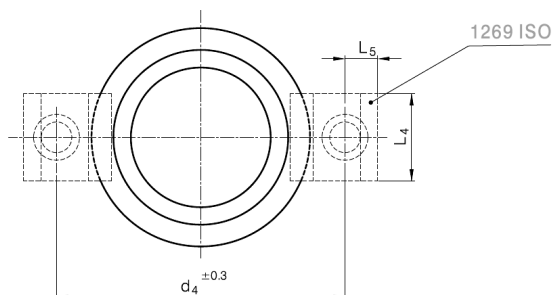

POWER TOOLS

KERN ISO BRONZEBØSNING

Bestillingsnr. 1270 - d1

d1	L1	L2	L3	L4	L5	d4	d3	d2	Pris
25	40	30	6,3	20	7,5	58	40	32	
32	50	40				66	50	40	
40	63	50				79	63	50	
50	71	56				89	71	63	
63	80	63	10,0	32	11,0	123	90	80	
80	100	80				143	112	100	
100	125	106				168	140	125	
125	160	132				203	180	160	
160	200	170				243	220	200	

Bestillingsnr. 1270.1 - d1

d1	d3	d2	L3	L2	r2	r1	L1	Pris
25	40	35	7,5	24,0	2	3	43	SPØRG OM PRIS
30	47	42						
40	60	50	6,0	35,5	3	4	60	
				39,5			64	
50	72	63	8,0	44,5	3	4	77	
				55,5			92	
60	86	80	7,5	49,0	3	3	78	
				55,5			95	
63	90		8,0	62,5	3	4	100	
							108	

Bestillingsnr. 1271 - d1 x L1

d1	L2	L3	r	d3	d2	L1	Pris
10,0	2	2	1	22	14	15,0	SPØRG OM PRIS
						20,0	
12,0	3	3	1,5	25	18	15,0	
						20,0	
13,0				26	19	15,0	
						20,0	
14,0				27	20	15,0	
						20,0	
15,0				28	21	15,0	
						20,0	
16,0				29	22	25,0	
						20,0	
	25,0						
	30,0						
20,0	5	3	2	40	30	15,0	
						20,0	
				25,0	45	35	20,0
							25,0
30,0							
35,0							
30,0				50	40	20,0	
						25,0	
						30,0	
						35,0	
						40,0	
						50,0	
31,5	4	60	45	25,0			
30,0							